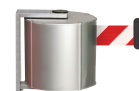

## Short Description

- Wall mounted barrier Beltrac Wall mount XXXL comes with an integrated 22 meter retractable belt
- Easy fixation with included screws and mounting frame
- Mounting kit for the cassette is included
- Several mounting options for belts (wall mount, magnet, hook, belt-clip)
- Also comes with personal belt color or logo, we are happy to help!
- Indoor- and outdoor use
- Can be connected with other Beltrac products such as posts
- Do you wish to attach your cassette with a magnet? You can find our magnet cassetts on the following page: [CLICK HERE](#)

**Tube Style:**

Extrusion Ø: 170 mm

**Backplate:**

**Wall Receptacle:**

Aluminium belt receiver fastened to opposing wall (optional).

**Weight:** approx 4 kg  
**Material:** aluminium  
 Indoor and outdoor use