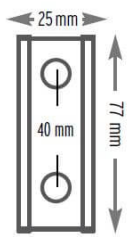

# Description

Belt Length	12 m / 22 m
Belt Width	5 cm
Housing Colour	Black, Chrome brushed
Belt Colour	Neon Yellow, Red/White, Black/Yellow, Black
Belt Imprint	optional
Total Weight XXL	approx. 4 kg
Total Weight XXXL	approx. 5 kg
Material	Aluminium
Beltloc	no
Belt End Safety Lock	optional
Outdoor Usage	optional
Wall Receptacle	optional
Permanently Mounted	 yes
Magnetic Fixation	 optional
Adhesive Fixation	 no

**Tube Style:**

Extrusion Ø: 170 mm

**Backplate:**

**Wall Receptacle:**

Aluminium belt receiver fastened to opposing wall (optional).

**Weight:** approx 4 kg  
**Material:** aluminium  
 Indoor and outdoor use

## Additional Info

---

Manufacturer	Viaguide
Features	No
Mounting	No
Depth	No
Height (Housing)	No
Width (Housing)	No
Depth (Housing)	No
Material (Housing)	No
Belt length	22m
Height	No
Width	No
Belt width	No
Material (Belt)	No
Show Configurable Options	Yes
Indoor / Outdoor	No
End wall clip	No
Weight	22.0000