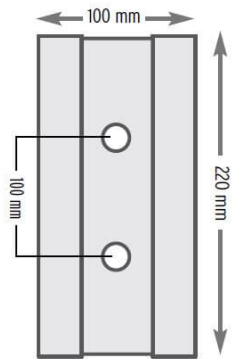

# Description

Belt Length	12 m / 22 m
Belt Width	5 cm
Housing Colour	Black, Chrome brushed
Belt Colour	Neon Yellow, Red/White, Black/Yellow, Black
Belt Imprint	optional
Total Weight XXL	approx. 4 kg
Total Weight XXXL	approx. 5 kg
Material	Aluminium
Beltloc	no
Belt End Safety Lock	optional
Outdoor Usage	optional
Wall Receptacle	optional
Permanently Mounted	 yes
Magnetic Fixation	 optional
Adhesive Fixation	 no

**Tube Style:**

Extrusion Ø: 170 mm

**Backplate:**

**Wall Receptacle:**

Aluminium belt receiver fastened to opposing wall (optional).

**Weight:** approx 4 kg  
**Material:** aluminium  
 Indoor and outdoor use

## Additional Info

---

Manufacturer	Viaguide
Features	No
Mounting	No
Depth	No
Height (Housing)	No
Width (Housing)	No
Depth (Housing)	No
Material (Housing)	No
Belt length	22m
Height	No
Width	No
Belt width	No
Material (Belt)	No
Show Configurable Options	Yes
Indoor / Outdoor	No
End wall clip	No
Weight	22.0000